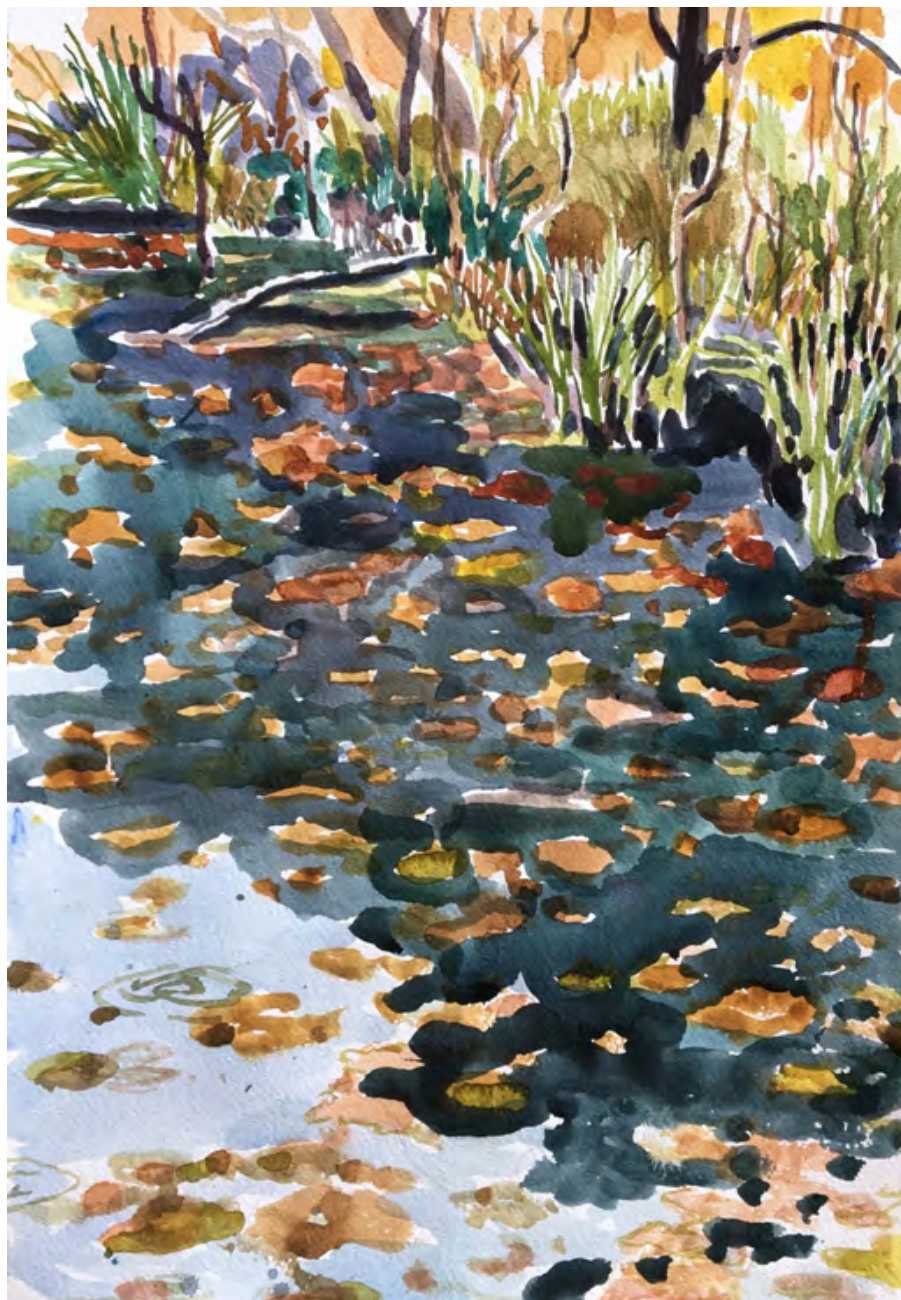

WEDNESDAYS: EN PLEIN AIR

RICHARD COLLINS / DAVID TATNALL / JANE MULLETT

OPENING: Fri 19 Aug 6-8pm

DATES: 18 Aug - 1 Sept 2022